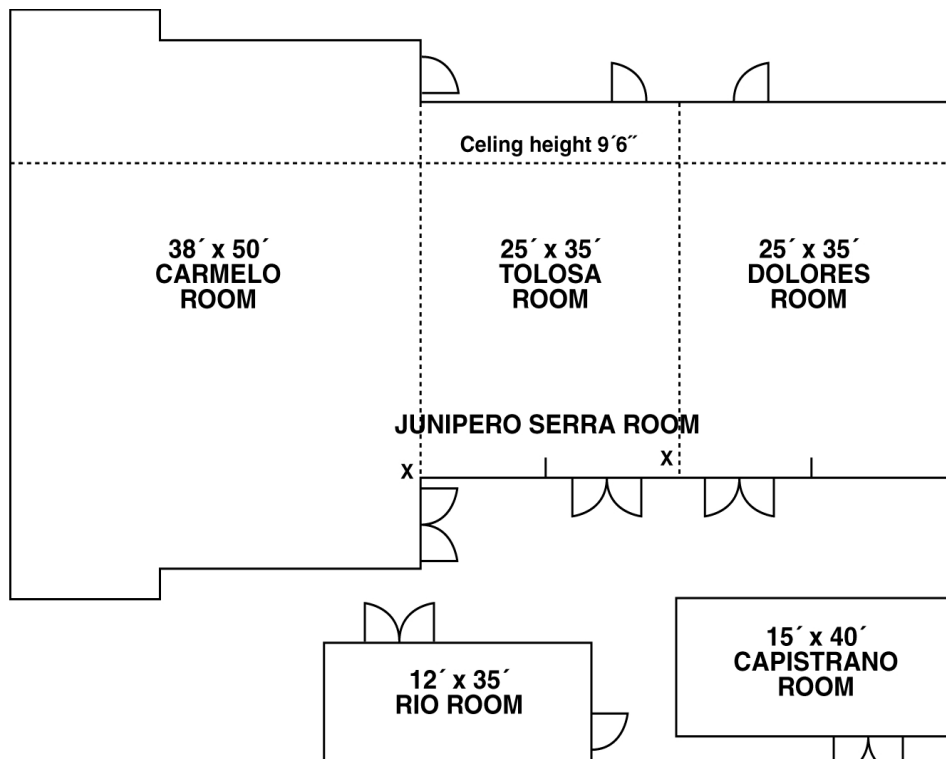

## MEETING AND BANQUET FACILITIES

Room	Rio	Capistrano	Tolosa	Dolores	Carmelo	Junipero Serra
Dimensions	12 x 36	15 x 40	25 x 35	25 x 35	38 x 50	-
Square Feet	420	600	875	875	1900	3650

Conference	10	20	30	30	80	175
Classroom	N/A	20	30	30	60	175
Theatre	25	35	65	65	140	275
Reception	N/A	24	35	35	100	220